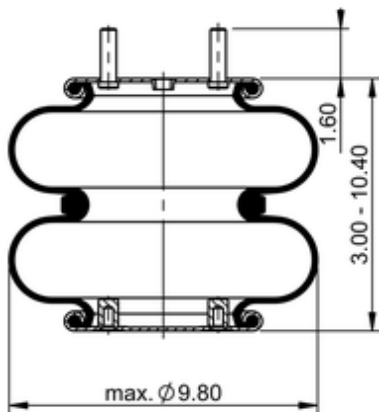

FD 200-19 539
64520

	6.6 lb
	1/2-13 UNC: max. 35 lbf ft
	1/4-18 NPTF: max. 22 lbf ft
	3/8-16 UNC: max. 20 lbf ft

Cross-reference

Firestone Style	20
Firestone No.	W01-358-6890
Goodyear	2B9-606
Goodyear Flex No.	578923211
Taurus	6325
Triangle	AS-4539
TRP	AS68900

Automann	SP2B12R-6890
----------	--------------

OE Manufacturer/Part No.

Manufacturer	Original Part No.	Model
SAF Holland	90557228	