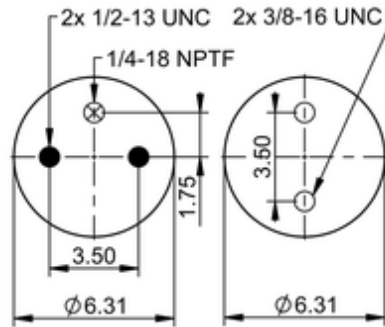

FD 200-19 539
64520

	6.6 lb
	1/2-13 UNC: max. 35 lbf ft
	1/4-18 NPTF: max. 22 lbf ft
	3/8-16 UNC: max. 20 lbf ft

Cross-reference

Firestone Style	20
Firestone No.	W01-358-6890
Goodyear	2B9-606
Goodyear Flex No.	578923211
Taurus	6325
Triangle	AS-4539
TRP	AS68900

Automann	SP2B12R-6890
----------	--------------

OE Manufacturer/Part No.

Manufacturer	Original Part No.	Model
SAF Holland	90557228	