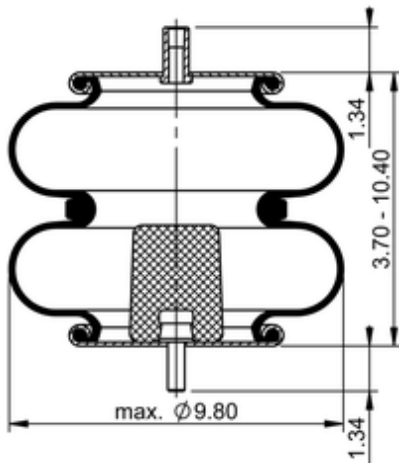

FD 200-19 510
64519

	7.5 lb
	1/2-13 UNC: max. 35 lbf ft
	1/4-18 NPTF: max. 22 lbf ft
	3/4-16 UNF: max. 50 lbf ft

Cross-reference

Firestone Style	20
Firestone No.	W01-358-7788
FleetPride	AS7788
Goodyear	2B9-245
Goodyear Flex No.	578923202
Taurus	6325
Triangle	AS-4510

TRP	AS77880
Automann	SP2B12R-7788

OE Manufacturer/Part No.

Manufacturer	Original Part No.	Model
Watson & Chalin	AS-0088	