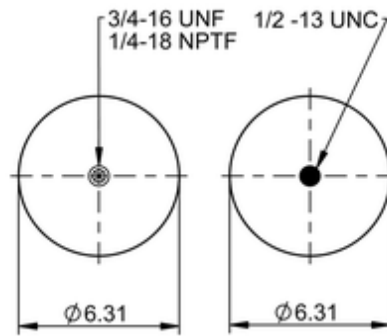

FD 200-19 510
64519

	7.5 lb
	1/2-13 UNC: max. 35 lbf ft
	1/4-18 NPTF: max. 22 lbf ft
	3/4-16 UNF: max. 50 lbf ft

Cross-reference

Firestone Style	20
Firestone No.	W01-358-7788
FleetPride	AS7788
Goodyear	2B9-245
Goodyear Flex No.	578923202
Taurus	6325
Triangle	AS-4510