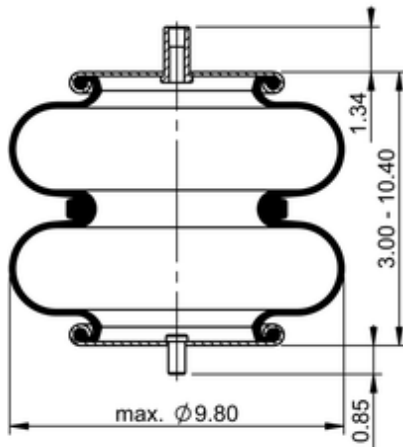

FD 200-19 505
64517

	6.3 lb
	1/2-13 UNC: max. 35 lbf ft
	1/4-18 NPTF: max. 22 lbf ft
	3/4-16 UNF: max. 50 lbf ft

Cross-reference

Primeride	AS PR62C19 6897
Firestone Style	20
Firestone No.	W01-358-6897
FleetPride	AS6897
Goodyear	2B9-229
Goodyear Flex No.	578923211
Taurus	6325

Triangle	AS-4505
TRP	AS68970
Automann	SP2B12R-6897
Road Choice	AS6897

OE Manufacturer/Part No.

Manufacturer	Original Part No.	Model
Watson & Chalin	AS-0058	
Brake & Wheel	M3528	
Ridewell	1003586897C	
Navistar/Fleetrite	2B9-490	