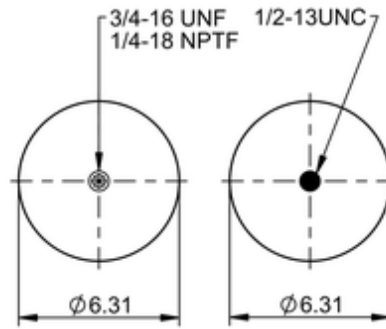

FD 200-19 505
64517

	6.3 lb
	1/2-13 UNC: max. 35 lbf ft
	1/4-18 NPTF: max. 22 lbf ft
	3/4-16 UNF: max. 50 lbf ft

Cross-reference

Primeride	AS PR62C19 6897
Firestone Style	20
Firestone No.	W01-358-6897
FleetPride	AS6897
Goodyear	2B9-229
Goodyear Flex No.	578923211
Taurus	6325