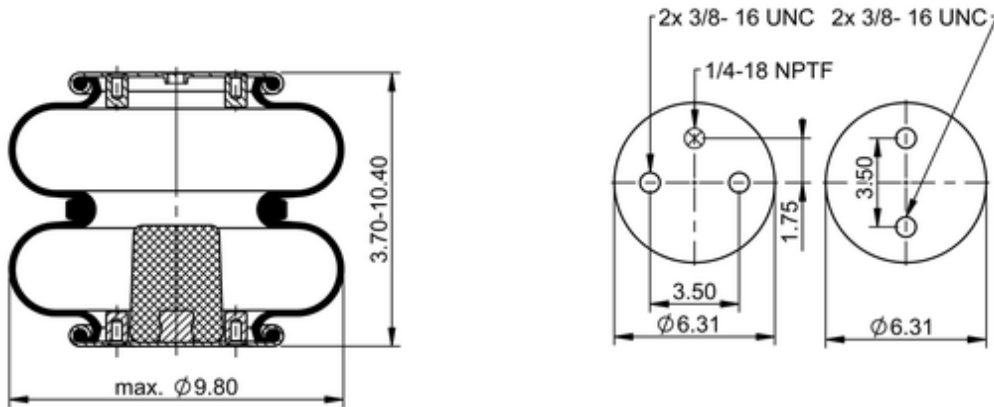

FD 200-19 504
64516

	7.6 lb
	1/4-18 NPTF: max. 22 lbf ft
	3/8-16 UNC: max. 20 lbf ft

Cross-reference

Firestone Style	20
Firestone No.	W01-358-6926
FleetPride	AS6926
Goodyear	2B9-288
Goodyear Flex No.	578923211
Taurus	6325
Triangle	AS-4504
TRP	AS69260
Automann	SP2B12R-6926

OE Manufacturer/Part No.

Manufacturer	Original Part No.	Model
RR Load	LS20	