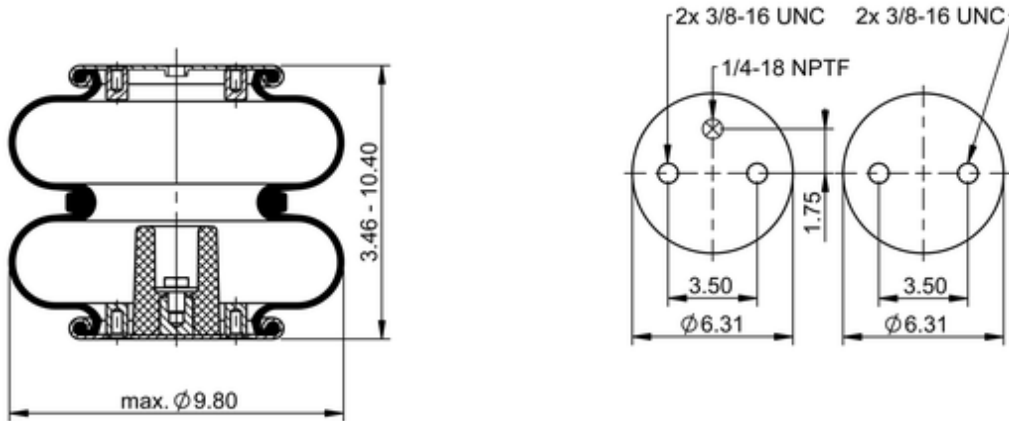

FD 200-19 499
64515

	7 lb
	1/4-18 NPTF: max. 22 lbf ft
	3/8-16 UNC: max. 20 lbf ft

Cross-reference

Firestone Style	20
Firestone No.	W01-358-6935
Firestone No.	W01-358-6856
FleetPride	AS6935
Goodyear	2B9-201
Goodyear Flex No.	578923202
Taurus	6325
Triangle	AS-4499
TRP	AS69350

Automann	SP2B12R-6935
Road Choice	RC62C19 6935

OE Manufacturer/Part No.

Manufacturer	Original Part No.	Model
Loadguard	SC2010	
Navistar/Fleetrite	554784C1	
Granning	4848	
R&S Truck	1027505	
Hendrickson	S-14318	
Granning	702932-01	
Sauer	P50-733A	
Suspensions, Inc.	200042	
Meritor	201548	
Navistar/Fleetrite	2B9-491	
Freightliner	16-14318-000	
Taurus	AS218-6902	
Ridewell	S1728C	
HDA	PMABG-6902	