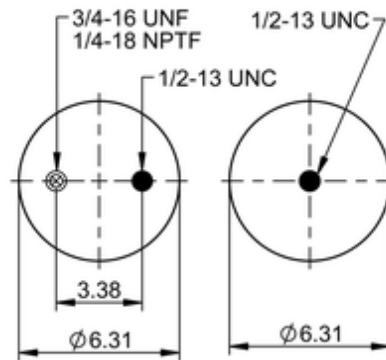

FD 200-19 452
64514

	7.6 lb
	1/2-13 UNC: max. 35 lbf ft
	1/4-18 NPTF: max. 22 lbf ft
	3/4-16 UNF: max. 50 lbf ft

Cross-reference

Firestone Style	20
Firestone No.	W01-358-6932
FleetPride	AS6932
Goodyear	2B9-246
Goodyear Flex No.	578923211
Taurus	6325
Triangle	AS-4452