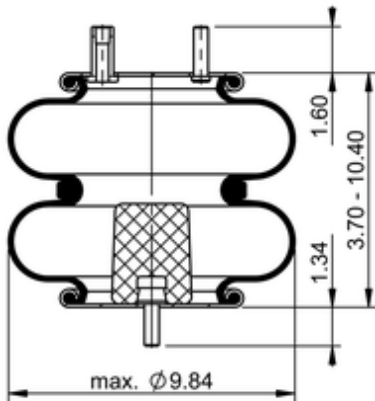

FD 200-19 452
64514

	7.6 lb
	1/2-13 UNC: max. 35 lbf ft
	1/4-18 NPTF: max. 22 lbf ft
	3/4-16 UNF: max. 50 lbf ft

Cross-reference

Firestone Style	20
Firestone No.	W01-358-6932
FleetPride	AS6932
Goodyear	2B9-246
Goodyear Flex No.	578923211
Taurus	6325
Triangle	AS-4452

TRP	AS69320
TRP	AS76860
Automann	SP2B12R-6932

OE Manufacturer/Part No.

Manufacturer	Original Part No.	Model
Ridewell	1003586932C	
Loadguard	SC2046	