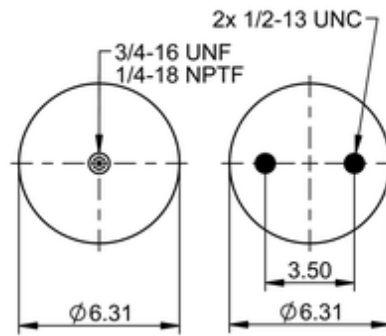

FD 200-19 450

64513

	7.6 lb
	1/2-13 UNC: max. 35 lbf ft
	1/4-18 NPTF: max. 22 lbf ft
	3/4-16 UNF: max. 50 lbf ft

**Cross-reference**

Firestone Style	20
Firestone No.	W01-358-6940
Goodyear	2B9-230
Goodyear Flex No.	578923202
Taurus	6325
Triangle	AS-4450
TRP	AS69400