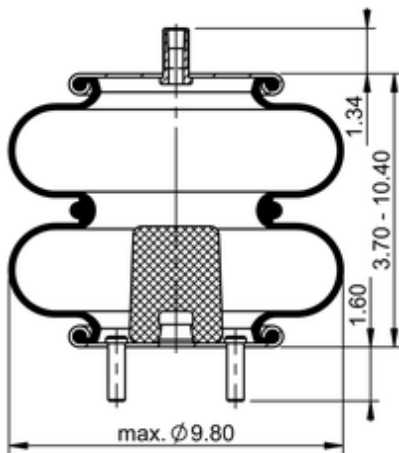

FD 200-19 450

64513

	7.6 lb
	1/2-13 UNC: max. 35 lbf ft
	1/4-18 NPTF: max. 22 lbf ft
	3/4-16 UNF: max. 50 lbf ft

**Cross-reference**

Firestone Style	20
Firestone No.	W01-358-6940
Goodyear	2B9-230
Goodyear Flex No.	578923202
Taurus	6325
Triangle	AS-4450
TRP	AS69400

Automann

SP2B12R-6940

**OE Manufacturer/Part No.**

<b>Manufacturer</b>	<b>Original Part No.</b>	<b>Model</b>
Histeer	10305	
Loadguard	SC2762	
Loadguard	SC2035	