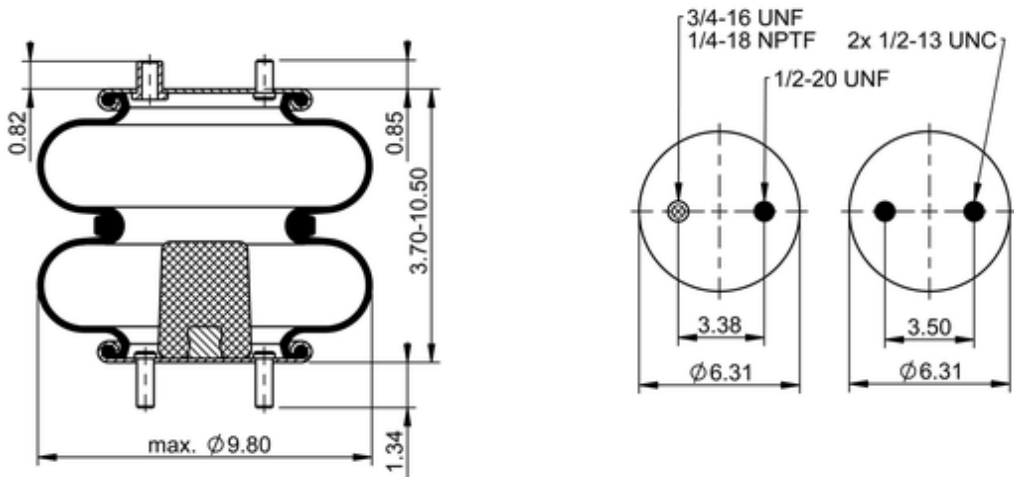

**FD 200-19 448**
**64512**

	7.6 lb
	1/2-20 UNF: max. 35 lbf ft
	1/4-18 NPTF: max. 22 lbf ft
	3/4-16 UNF: max. 50 lbf ft

**Cross-reference**

Firestone Style	20
Firestone No.	W01-358-6941
FleetPride	AS6941
Goodyear	2B9-280
Goodyear	2B9-265
Goodyear Flex No.	578923211
Goodyear Flex No.	578923206

Taurus	6325
Triangle	AS-4448
TRP	AS69410
Automann	SP2B12R-6941

**OE Manufacturer/Part No.**

<b>Manufacturer</b>	<b>Original Part No.</b>	<b>Model</b>
Granning	7631	
Histeer	10302	
Link	1103-0002	
Loadguard	SC2124	
SAF Holland	57006941	
Suspensions, Inc.	200118	