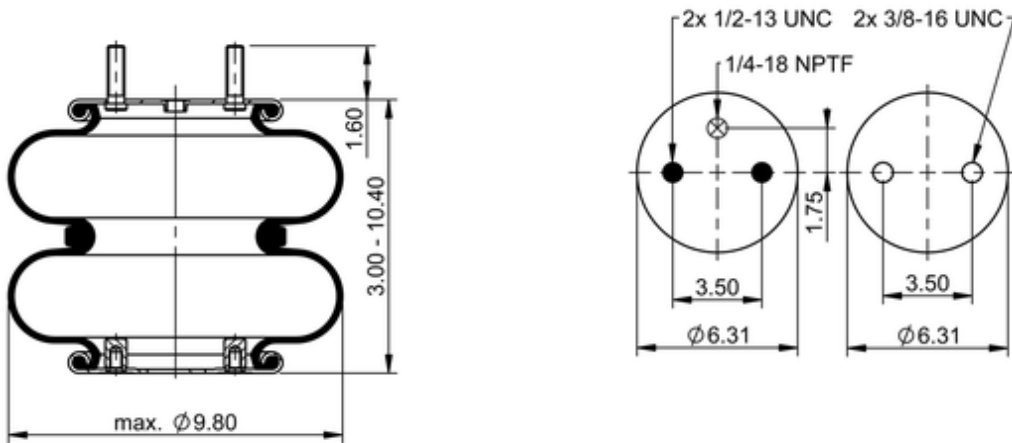

FD 200-19 362
64511

	6.5 lb
	1/2-13 UNC: max. 35 lbf ft
	1/4-18 NPTF: max. 22 lbf ft
	3/8-16 UNC: max. 20 lbf ft

Cross-reference

Firestone Style	20
Firestone No.	W01-358-6908
FleetPride	AS6908
Goodyear	2B9-210
Goodyear Flex No.	578923202
Taurus	6325
Triangle	AS-4362