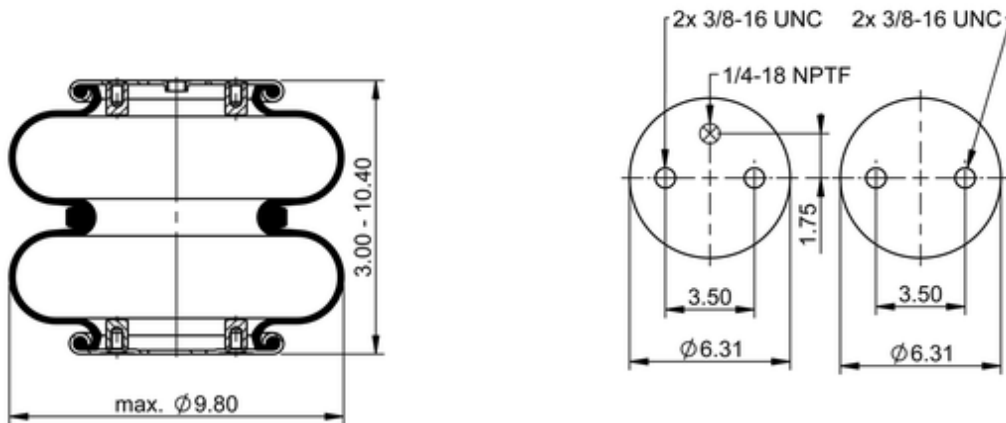

**FD 200-19 320**
**64267**

	6.4 lb
	1/4-18 NPTF: max. 22 lbf ft
	3/8-16 UNC: max. 20 lbf ft

**Cross-reference**

Firestone Style	20
Firestone No.	W01-358-6910
Firestone No.	W01-006-6910
FleetPride	AS6910
Goodyear	2B9-200
Goodyear Flex No.	578923202
Taurus	6325
Triangle	AS-4320
TRP	AS69100