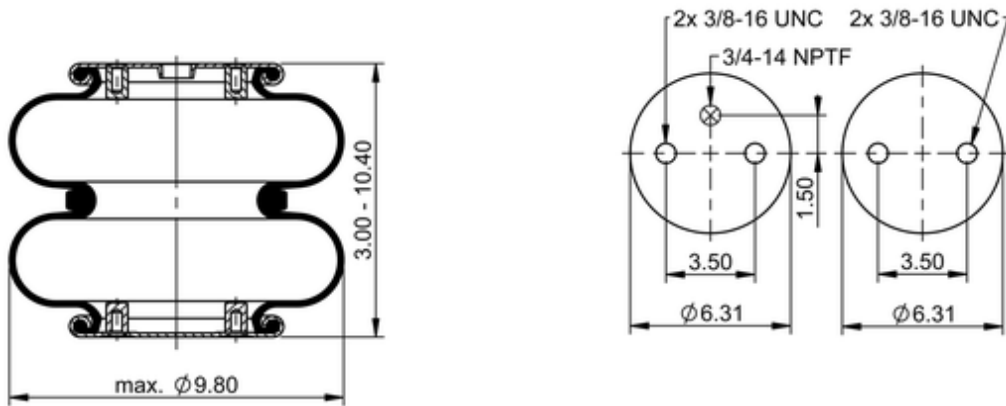

FD 200-19 319
64271

	6.4 lb
	3/4-14 NPTF: max. 22 lbf ft
	3/8-16 UNC: max. 20 lbf ft

Cross-reference

Firestone Style	20
Firestone No.	W01-358-6900
Goodyear	2B9-216
Goodyear Flex No.	578923202
Triangle	AS-4319
TRP	AS69000
Automann	SP2B12R-6900