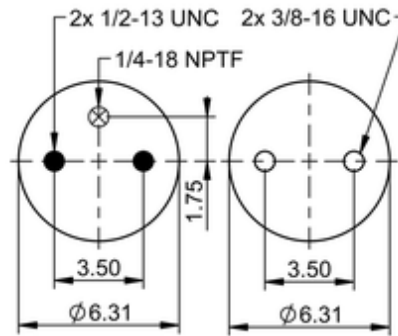

FD 200-19 315
64510

	7.7 lb
	1/2-13 UNC: max. 35 lbf ft
	1/4-18 NPTF: max. 22 lbf ft
	3/8-16 UNC: max. 20 lbf ft

Cross-reference

Primeride	AS PR62C19 6905
Firestone Style	20
Firestone No.	W01-358-6905
FleetPride	AS6905
Goodyear	2B9-206
Goodyear Flex No.	578923202
Taurus	6325