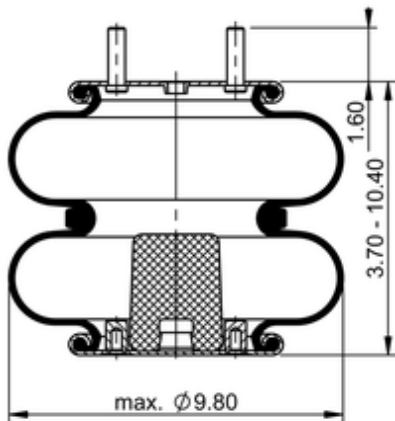

FD 200-19 315
64510

	7.7 lb
	1/2-13 UNC: max. 35 lbf ft
	1/4-18 NPTF: max. 22 lbf ft
	3/8-16 UNC: max. 20 lbf ft

Cross-reference

Primeride	AS PR62C19 6905
Firestone Style	20
Firestone No.	W01-358-6905
FleetPride	AS6905
Goodyear	2B9-206
Goodyear Flex No.	578923202
Taurus	6325