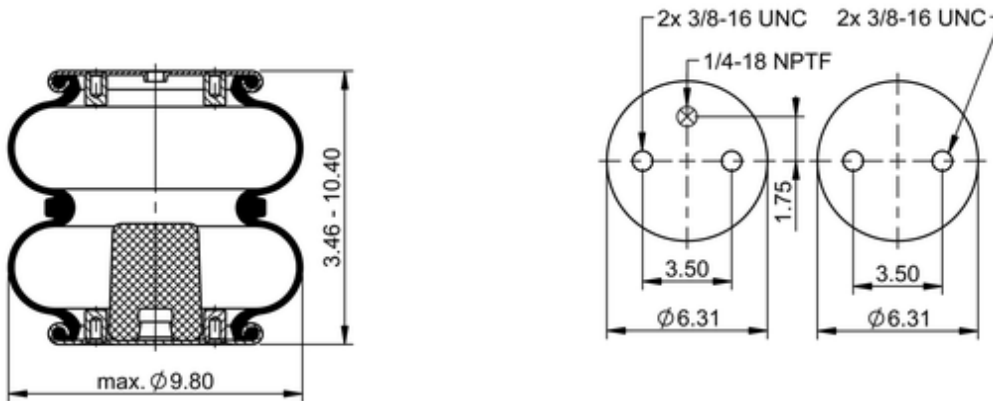

**FD 200-19 310**
**64509**

	7.6 lb
	1/4-18 NPTF: max. 22 lbf ft
	3/8-16 UNC: max. 20 lbf ft

**Cross-reference**

Primeride	AS PR62C19 6902
Firestone Style	20
Firestone No.	W01-358-6902
FleetPride	AS6902
Goodyear	2B9-239
Goodyear Flex No.	578923211
Taurus	6325
Triangle	AS-4310
TRP	AS69020