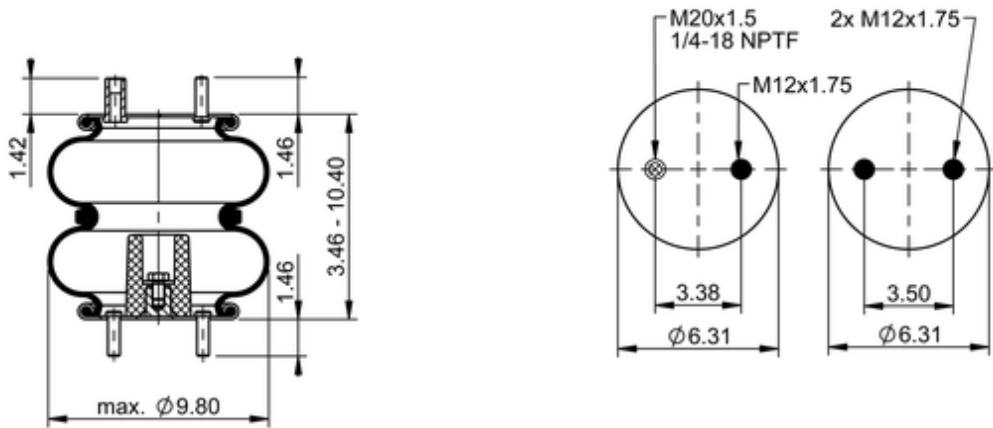

FD 200-19 1217
602407

	6.9 lb
	1/4-18 NPTF: max. 22 lbf ft
	M12x1.75: max. 35 lbf ft
	M20x1.5: max. 50 lbf ft

OE Manufacturer/Part No.

Manufacturer	Original Part No.	Model
Link	11030074	