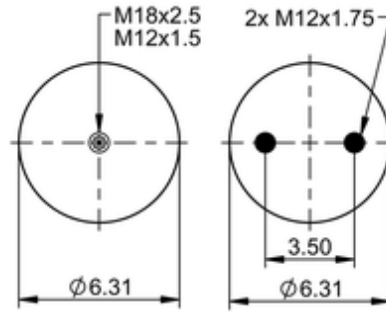

FD 200-19 1005 Brazil

75089

	7.7 lb
	M12x1.5: max. 35 lbf ft
	M12x1.75: max. 35 lbf ft
	M18x2: max. 35 lbf ft

**Cross-reference**

Firestone Style	20
Firestone No.	W01-095-0546
Suspentech system	ST 841

**OE Manufacturer/Part No.**