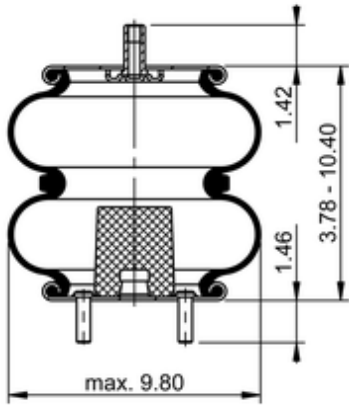

FD 200-19 1005 Brazil

75089

	7.7 lb
	M12x1.5: max. 35 lbf ft
	M12x1.75: max. 35 lbf ft
	M18x2: max. 35 lbf ft

**Cross-reference**

Firestone Style	20
Firestone No.	W01-095-0546
Suspentech system	ST 841

**OE Manufacturer/Part No.**

Manufacturer	Original Part No.	Model
--------------	-------------------	-------