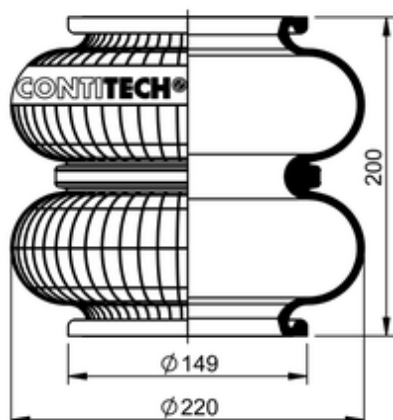

FD 200-19S

65195

	2.6 lb
	895 N

Cross-reference

Firestone Style	20
Firestone No.	095-0009
Goodyear Flex No.	556 2 3 8325
Taurus	KF218
Automann	2 B 12 R
Flexyon	XY 4048

OE Manufacturer/Part No.

Manufacturer	Original Part No.	Model
Volvo	1 199 733	

Volvo	8 127 151	
Volvo	8 127 152	
Volvo	6 882 797	B 58
Volvo	0 365 431	B 58
Volvo	0 365 461	B 58