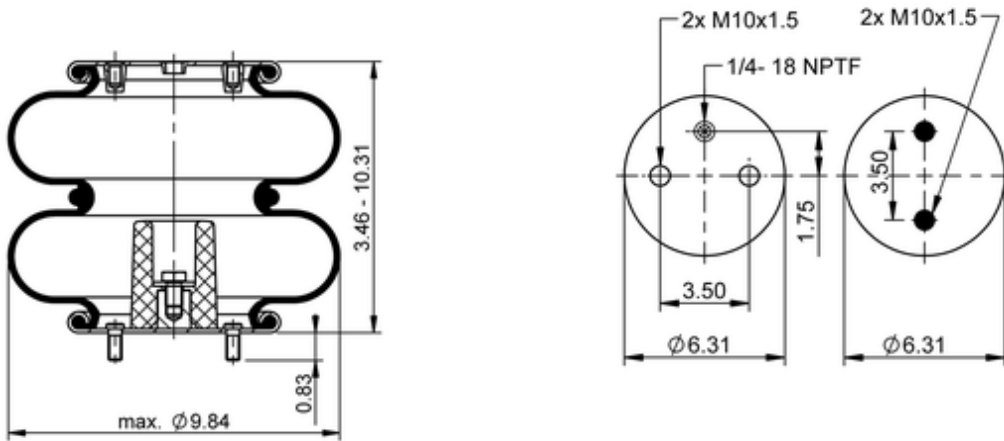

FD 200-19A 730

70120

| | |
|--|-----------------------------|
|  lb | 7.3 lb |
|  | 1/4-18 NPTF: max. 22 lbf ft |
|  | M10: max. 18 lbf ft |

OE Manufacturer/Part No.

| Manufacturer | Original Part No. | Model |
|--------------|-------------------|-------|
| Hendrickson | 3318 | |