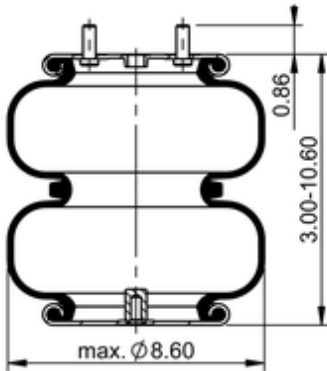

**FD 120-20 795**

**66661**

	5.3 lb
	1/4-18 NPTF: max. 22 lbf ft
	3/8-16 UNC: max. 20 lbf ft

**Cross-reference**

Firestone Style	26C
Firestone No.	W01-358-7689
Automann	SP2B08RA-7689

**OE Manufacturer/Part No.**

Manufacturer	Original Part No.	Model
Lippert	156622	