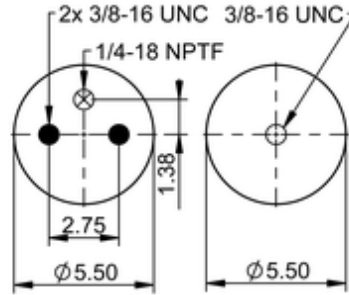

**FD 120-20 795**

**66661**

	5.3 lb
	1/4-18 NPTF: max. 22 lbf ft
	3/8-16 UNC: max. 20 lbf ft

**Cross-reference**

Firestone Style	26C
Firestone No.	W01-358-7689
Automann	SP2B08RA-7689

**OE Manufacturer/Part No.**