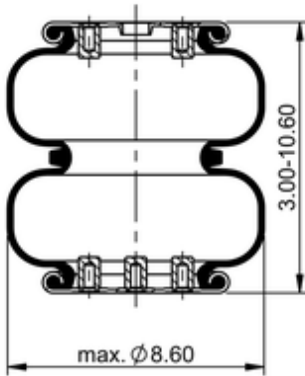

FD 120-20 736
64733

	4.6 lb
	1/2-14 NPTF: max. 22 lbf ft
	3/8-16 UNC: max. 20 lbf ft

Cross-reference

Automann	SP2B08RA-C736
----------	---------------

OE Manufacturer/Part No.

Manufacturer	Original Part No.	Model
MAC	2380 Z7	