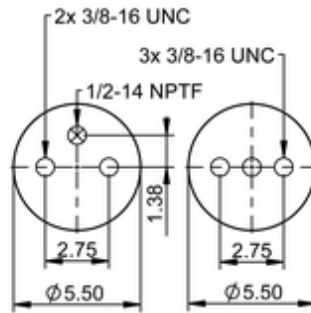

FD 120-20 736
64733

	4.6 lb
	1/2-14 NPTF: max. 22 lbf ft
	3/8-16 UNC: max. 20 lbf ft

Cross-reference

Automann	SP2B08RA-C736
----------	---------------

OE Manufacturer/Part No.

Manufacturer	Original Part No.	Model
MAC	2380 Z7	