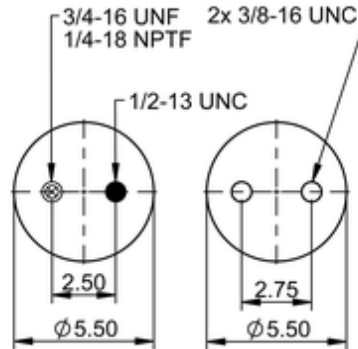

FD 120-20 715

64666

	5.1 lb
	1/4-18 NPTF: max. 22 lbf ft
	3/4-16 UNF: max. 50 lbf ft
	3/8-16 UNC: max. 20 lbf ft