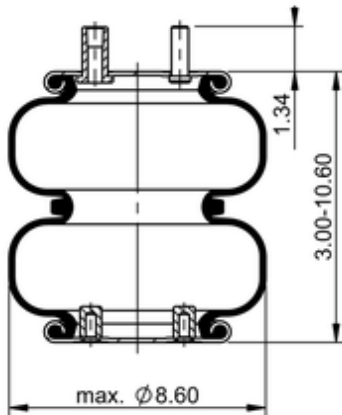

FD 120-20 715

64666

	5.1 lb
	1/4-18 NPTF: max. 22 lbf ft
	3/4-16 UNF: max. 50 lbf ft
	3/8-16 UNC: max. 20 lbf ft

### Cross-reference

Firestone Style	26
Firestone No.	W01-358-7705
FleetPride	AS7705
Triangle	AS-4715
TRP	AS77050
Automann	SP2B08RA-7705

**OE Manufacturer/Part No.**

<b>Manufacturer</b>	<b>Original Part No.</b>	<b>Model</b>
Watson & Chalin	AS-0068	