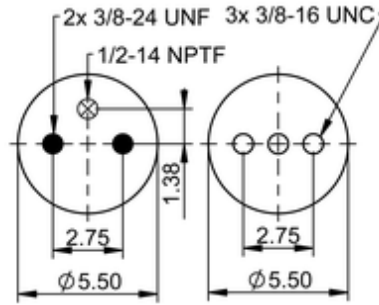

FD 110-19 815

67602

lb	4.9 lb
	1/2-14 NPTF: max. 22 lbf ft
	3/8-16 UNC: max. 20 lbf ft

OE Manufacturer/Part No.

Manufacturer	Original Part No.	Model
MAC	2380 Z2	