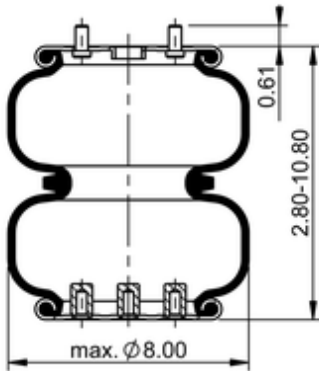

FD 110-19 815

67602

lb	4.9 lb
	1/2-14 NPTF: max. 22 lbf ft
	3/8-16 UNC: max. 20 lbf ft

OE Manufacturer/Part No.

Manufacturer	Original Part No.	Model
MAC	2380 Z2	