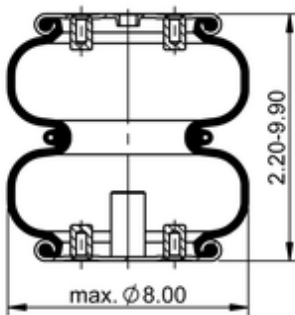

FD 110-17A 775

67667

| | |
|--|-----------------------------|
|  lb | 5.1 lb |
|  | 1/4-18 NPTF: max. 22 lbf ft |
|  | 3/8-16 UNC: max. 20 lbf ft |

Cross-reference

| | |
|-------------------|--------------|
| Firestone Style | 26 |
| Firestone No. | W01-358-7659 |
| FleetPride | AS7659 |
| Goodyear | 2B7-548 |
| Goodyear Flex No. | 579923526 |
| Triangle | AS-4775 |
| TRP | AS76590 |
| Automann | 2B07RA-7659 |

OE Manufacturer/Part No.

| Manufacturer | Original Part No. | Model |
|---------------------|--------------------------|--------------|
| Hendrickson | 005079 | |