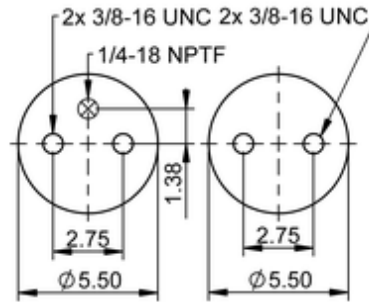

FD 110-17A 775

67667

| | |
|--|-----------------------------|
|  lb | 5.1 lb |
|  | 1/4-18 NPTF: max. 22 lbf ft |
|  | 3/8-16 UNC: max. 20 lbf ft |

Cross-reference

| | |
|-------------------|--------------|
| Firestone Style | 26 |
| Firestone No. | W01-358-7659 |
| FleetPride | AS7659 |
| Goodyear | 2B7-548 |
| Goodyear Flex No. | 579923526 |
| Triangle | AS-4775 |
| TRP | AS76590 |
| Automann | 2B07RA-7659 |