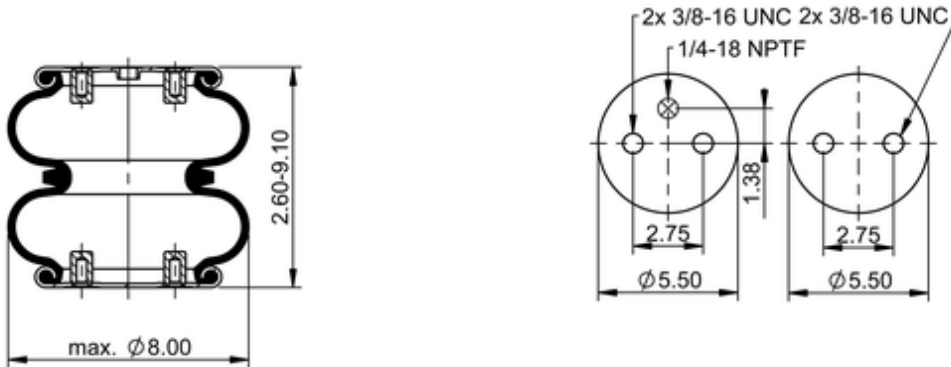

FD 110-15 766

66094

	4.4 lb
	1/4-18 NPTF: max. 22 lbf ft
	3/8-16 UNC: max. 20 lbf ft

### OE Manufacturer/Part No.

Manufacturer	Original Part No.	Model
Load Air	P10-754-U	