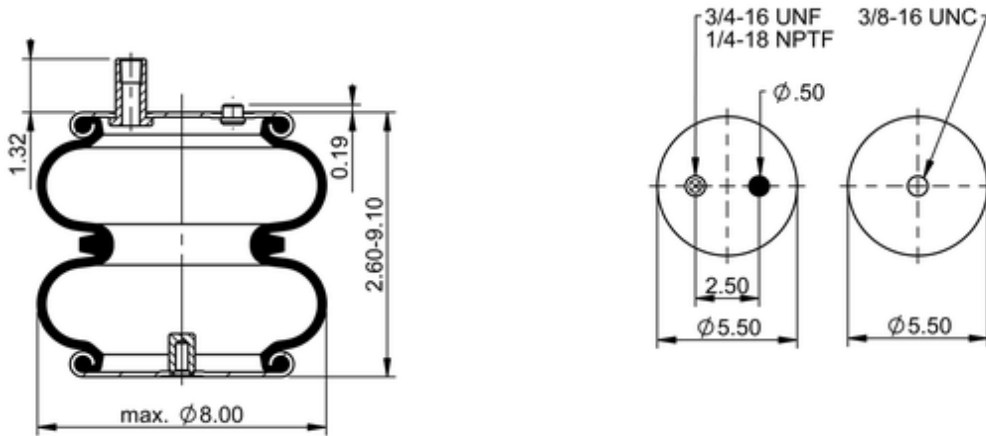

FD 110-15 758
65391

	4.5 lb
	1/4-18 NPTF: max. 22 lbf ft
	3/4-16 UNF: max. 50 lbf ft
	3/8-16 UNC: max. 20 lbf ft

Cross-reference

Firestone Style	224C
Firestone No.	W21-760-6401
Triangle	AS-4758
Automann	2B06RD-6401