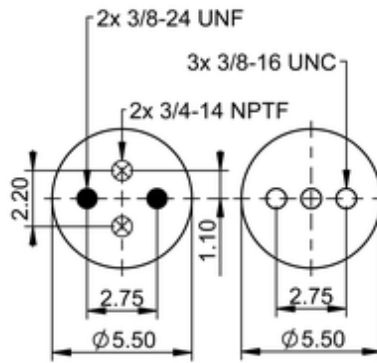

FD 110-15 746 (4ply)

64743

	5.3 lb
	3/4-14 NPTF: max. 22 lbf ft
	3/8-16 UNC: max. 20 lbf ft

Cross-reference

Automann	2B06RD-C746
----------	-------------

OE Manufacturer/Part No.

Manufacturer	Original Part No.	Model
MAC	2380 Z45	