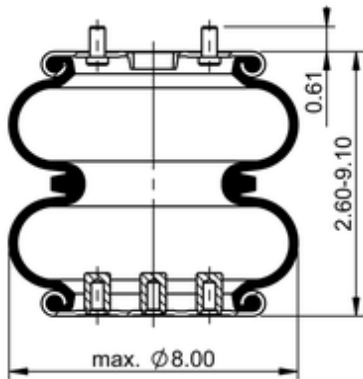

FD 110-15 746 (4ply)

64743

	5.3 lb
	3/4-14 NPTF: max. 22 lbf ft
	3/8-16 UNC: max. 20 lbf ft

Cross-reference

Automann	2B06RD-C746
----------	-------------

OE Manufacturer/Part No.

Manufacturer	Original Part No.	Model
MAC	2380 Z45	