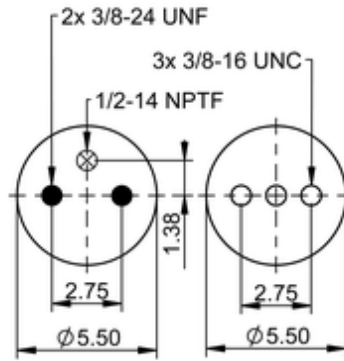

**FD 110-15 745 (4ply)**
**64742**

	5.2 lb
	1/2-14 NPTF: max. 22 lbf ft
	3/8-16 UNC: max. 20 lbf ft

**Cross-reference**

Automann	2B06RD-C745
----------	-------------

**OE Manufacturer/Part No.**

Manufacturer	Original Part No.	Model
MAC	2380 Z42	