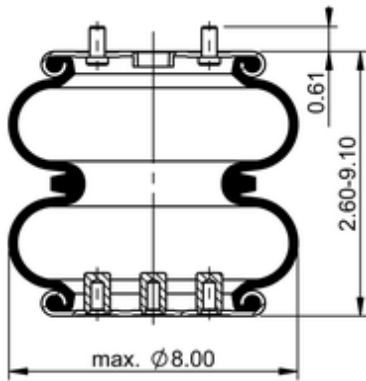

**FD 110-15 745 (4ply)**
**64742**

	5.2 lb
	1/2-14 NPTF: max. 22 lbf ft
	3/8-16 UNC: max. 20 lbf ft

**Cross-reference**

Automann	2B06RD-C745
----------	-------------

**OE Manufacturer/Part No.**

Manufacturer	Original Part No.	Model
MAC	2380 Z42	