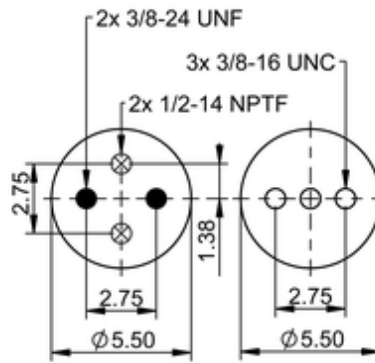

**FD 110-15 743 (4ply)**
**64740**

	5.4 lb
	1/2-14 NPTF: max. 22 lbf ft
	3/8-16 UNC: max. 20 lbf ft

**Cross-reference**

Automann	2B06RD-C743
----------	-------------

**OE Manufacturer/Part No.**

Manufacturer	Original Part No.	Model
MAC	2380 Z44	