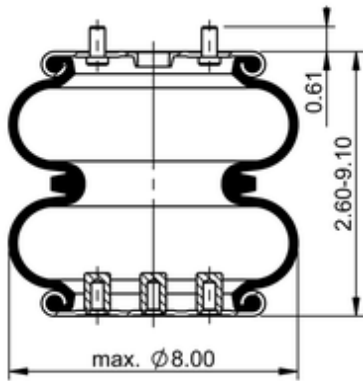

**FD 110-15 743 (4ply)**
**64740**

	5.4 lb
	1/2-14 NPTF: max. 22 lbf ft
	3/8-16 UNC: max. 20 lbf ft

**Cross-reference**

Automann	2B06RD-C743
----------	-------------

**OE Manufacturer/Part No.**

Manufacturer	Original Part No.	Model
MAC	2380 Z44	