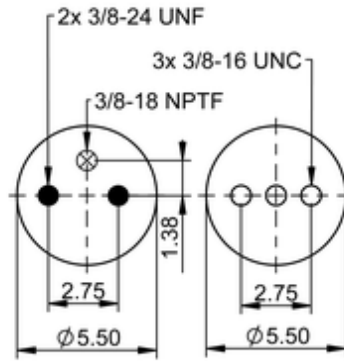

FD 110-15 741

64738

	4.6 lb
	3/8-16 UNC: max. 20 lbf ft
	3/8-18 NPTF: max. 20 lbf ft

Cross-reference

Automann	2B06RD-C741
----------	-------------

OE Manufacturer/Part No.

Manufacturer	Original Part No.	Model
MAC	2380 Z2 3/8	