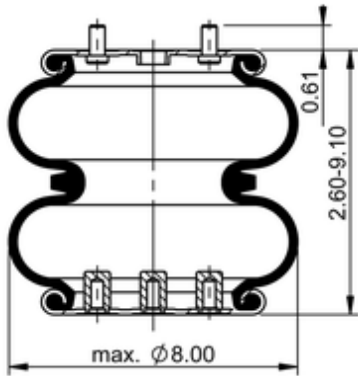

FD 110-15 741

64738

	4.6 lb
	3/8-16 UNC: max. 20 lbf ft
	3/8-18 NPTF: max. 20 lbf ft

Cross-reference

Automann	2B06RD-C741
----------	-------------

OE Manufacturer/Part No.

Manufacturer	Original Part No.	Model
MAC	2380 Z2 3/8	