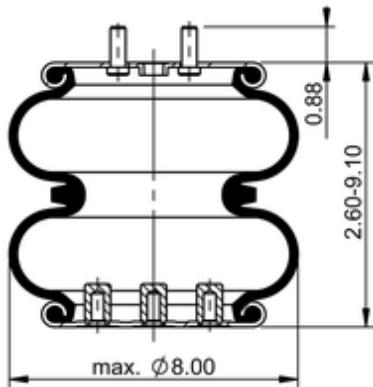

**FD 110-15 739**
**64736**

	4.6 lb
	1/4-18 NPTF: max. 22 lbf ft
	3/8-16 UNC: max. 20 lbf ft

**Cross-reference**

Automann	2B06RD-C739
----------	-------------

**OE Manufacturer/Part No.**

Manufacturer	Original Part No.	Model
MAC	2380 Z2 1/4	