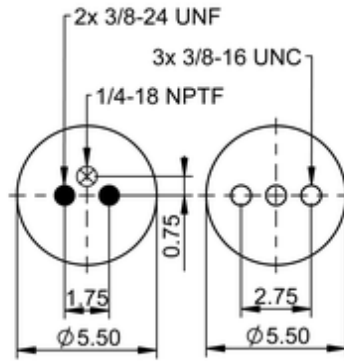

**FD 110-15 739**
**64736**

	4.6 lb
	1/4-18 NPTF: max. 22 lbf ft
	3/8-16 UNC: max. 20 lbf ft

**Cross-reference**

Automann	2B06RD-C739
----------	-------------

**OE Manufacturer/Part No.**

Manufacturer	Original Part No.	Model
MAC	2380 Z2 1/4	