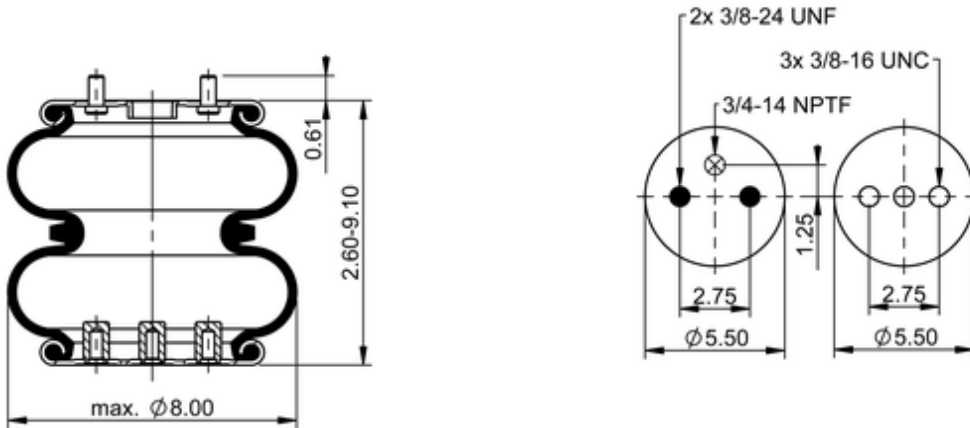

FD 110-15 737
64734

	4.8 lb
	3/4-14 NPTF: max. 22 lbf ft
	3/8-16 UNC: max. 20 lbf ft

Cross-reference

Automann	2B06RD-C737
----------	-------------

OE Manufacturer/Part No.

Manufacturer	Original Part No.	Model
MAC	2380 Z9	