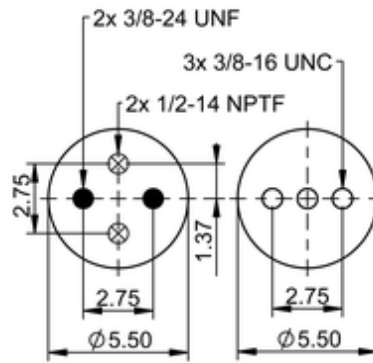

**FD 110-15 735**
**64732**

	4.8 lb
	1/2-14 NPTF: max. 22 lbf ft
	3/8-16 UNC: max. 20 lbf ft

**Cross-reference**

Automann	2B06RD-C735
----------	-------------

**OE Manufacturer/Part No.**

Manufacturer	Original Part No.	Model
MAC	2380 Z5	