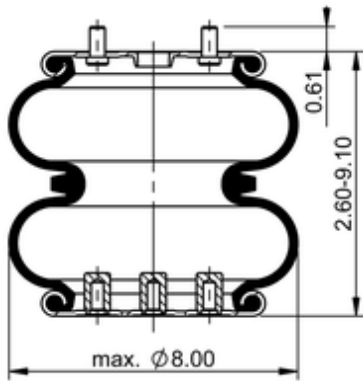

**FD 110-15 735**
**64732**

	4.8 lb
	1/2-14 NPTF: max. 22 lbf ft
	3/8-16 UNC: max. 20 lbf ft

**Cross-reference**

Automann	2B06RD-C735
----------	-------------

**OE Manufacturer/Part No.**

Manufacturer	Original Part No.	Model
MAC	2380 Z5	