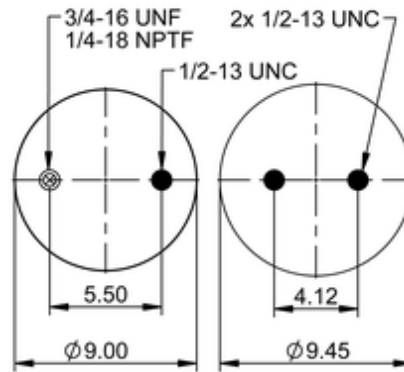

9 9M-13 P 1290

77427

	12.4 lb
	9317208
	9317208
	1/2-13 UNC: max. 35 lbf ft
	1/4-18 NPTF: max. 22 lbf ft
	3/4-16 UNF: max. 50 lbf ft

Cross-reference

Firestone Style	1T15AA-3
Firestone Style	1T15LP-3
Firestone No.	W01-358-9290