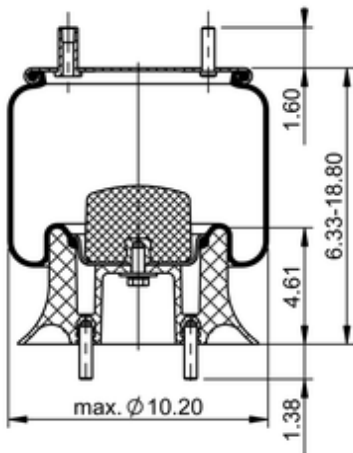

9 9M-13 P 1290

77427

	12.4 lb
	9317208
	9317208
	1/2-13 UNC: max. 35 lbf ft
	1/4-18 NPTF: max. 22 lbf ft
	3/4-16 UNF: max. 50 lbf ft

Cross-reference

Firestone Style	1T15AA-3
Firestone Style	1T15LP-3
Firestone No.	W01-358-9290

OE Manufacturer/Part No.

Manufacturer	Original Part No.	Model
American Carrier	8003-025	
Ridewell	1003589290C	