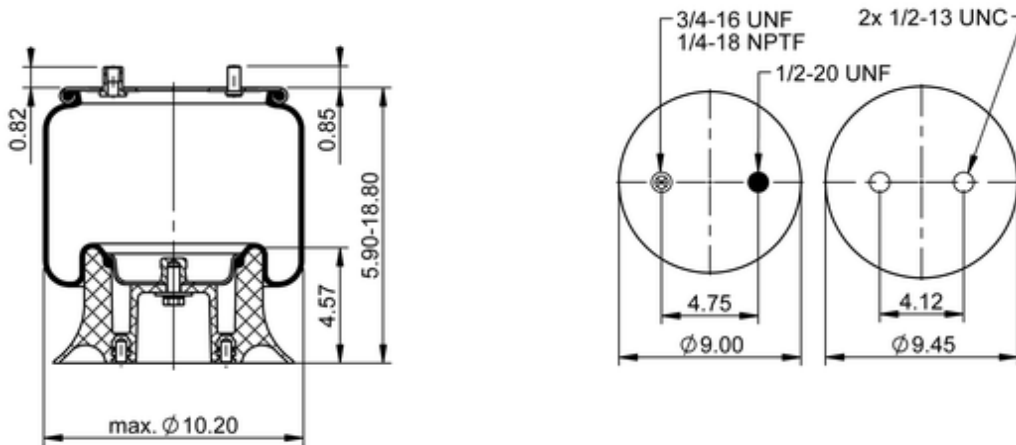

**9 9M-13 P 1182**
**75180**

	10.4 lb
	9317208
	1/2-13 UNC: max. 35 lbf ft
	1/4-18 NPTF: max. 22 lbf ft
	3/4-16 UNF: max. 50 lbf ft

**Cross-reference**

Firestone Style	1T15LP-3
Firestone No.	W01-358-9652
Triangle	AS-81182
Road Choice	AS9625

**OE Manufacturer/Part No.**

<b>Manufacturer</b>	<b>Original Part No.</b>	<b>Model</b>
Mack	57QL1115	
Scania	660251	
Hendrickson	S-14147	