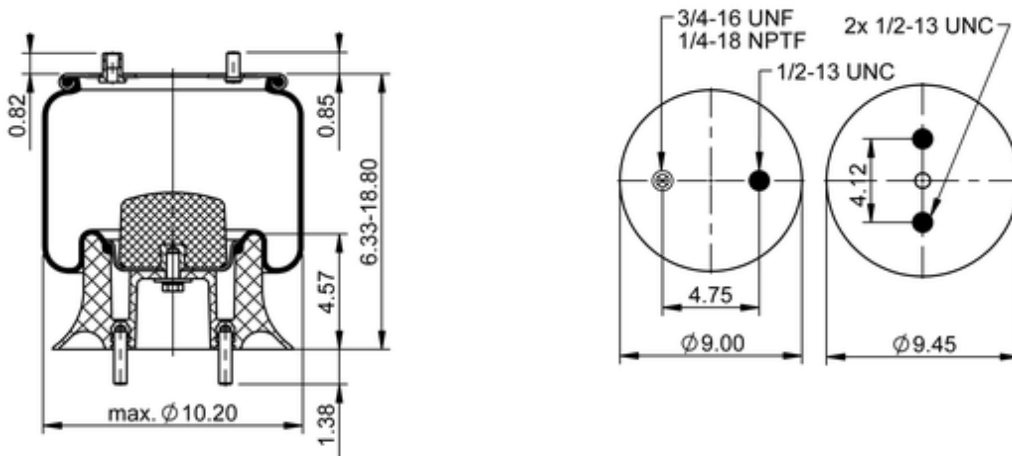

9 9M-13 P 1181
75179

	12.1 lb
	9317208
	1/2-13 UNC: max. 35 lbf ft
	1/4-18 NPTF: max. 22 lbf ft
	3/4-16 UNF: max. 50 lbf ft

Cross-reference

Firestone Style	1T15LP-3
Firestone No.	W01-358-9073
Goodyear	1R12-028
Goodyear Flex No.	566243024
Triangle	AS-81181