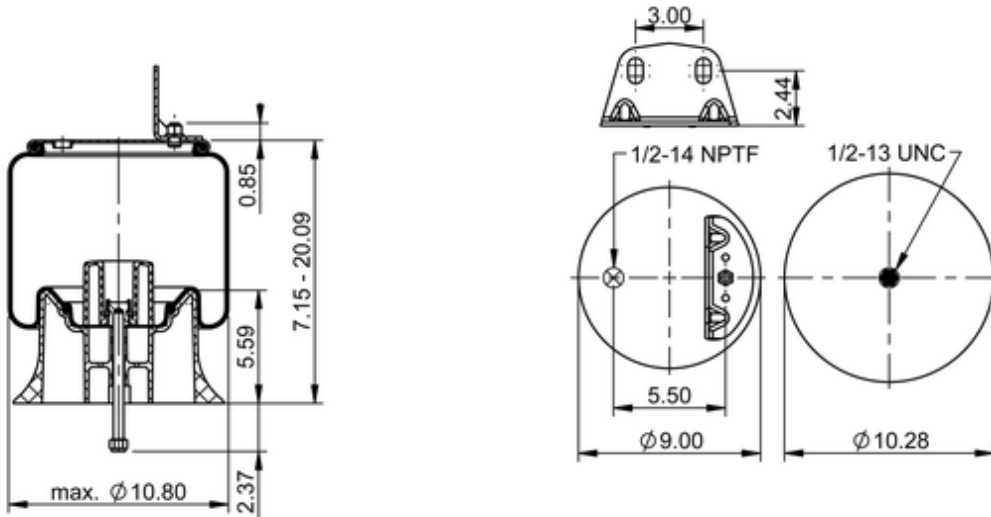

**9 9K-15 P 945 (BK)**

**67448**

	15.1 lb
	9314552
	1/2-13 UNC: max. 35 lbf ft
	1/2-14 NPTF: max. 22 lbf ft

**Cross-reference**

Automann	1DK20F-P945
----------	-------------

**OE Manufacturer/Part No.**

Manufacturer	Original Part No.	Model
Reyco	709668-01	