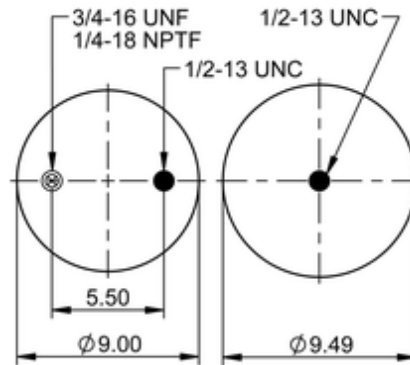

9 9K-15 P 455

64390

	11.4 lb
	9311939
	1/2-13 UNC: max. 35 lbf ft
	1/4-18 NPTF: max. 22 lbf ft
	3/4-16 UNF: max. 50 lbf ft

Cross-reference

Firestone Style	1T15LP-5
Firestone No.	W01-358-8949
FleetPride	AS8949
Taurus	6378
Triangle	AS-8455
TRP	AS89490

Automann	1DK20F-8949
----------	-------------

OE Manufacturer/Part No.

Manufacturer	Original Part No.	Model
SAF Holland	90557150	