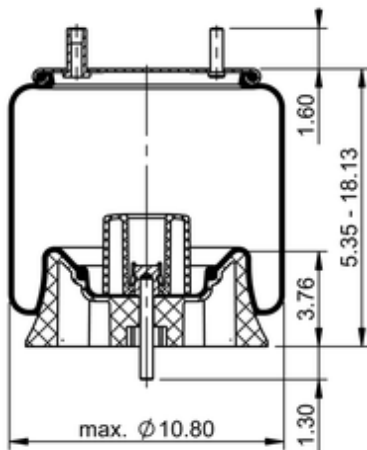

9 9K-15 P 455

64390

	11.4 lb
	9311939
	1/2-13 UNC: max. 35 lbf ft
	1/4-18 NPTF: max. 22 lbf ft
	3/4-16 UNF: max. 50 lbf ft

Cross-reference

Firestone Style	1T15LP-5
Firestone No.	W01-358-8949
FleetPride	AS8949
Taurus	6378
Triangle	AS-8455
TRP	AS89490

Automann	1DK20F-8949
----------	-------------

OE Manufacturer/Part No.

Manufacturer	Original Part No.	Model
SAF Holland	90557150	