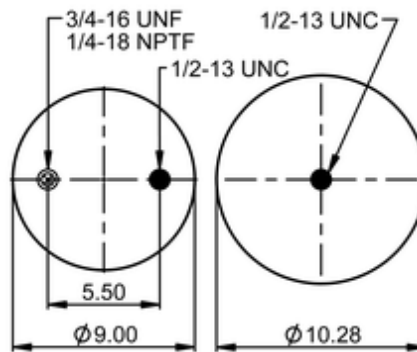

**9 9K-15 P 425**
**64389**

	16.1 lb
	9306248
	1/2-13 UNC: max. 35 lbf ft
	1/4-18 NPTF: max. 22 lbf ft
	3/4-16 UNF: max. 50 lbf ft

**Cross-reference**

Firestone Style	1T15LP-5
Firestone No.	W01-358-9291
FleetPride	AS9291
Goodyear	1R10-122
Taurus	6378
Triangle	AS-8425

TRP	AS92910
Automann	1DK20F-9291

**OE Manufacturer/Part No.**

<b>Manufacturer</b>	<b>Original Part No.</b>	<b>Model</b>
SAF Holland	90557139	
SAF Holland	90557122	