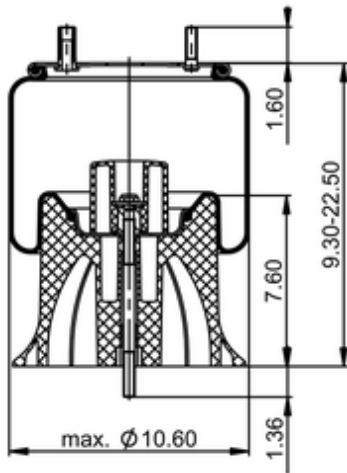

**9 9K-15 P 425**
**64389**

	16.1 lb
	9306248
	1/2-13 UNC: max. 35 lbf ft
	1/4-18 NPTF: max. 22 lbf ft
	3/4-16 UNF: max. 50 lbf ft

**Cross-reference**

Firestone Style	1T15LP-5
Firestone No.	W01-358-9291
FleetPride	AS9291
Goodyear	1R10-122
Taurus	6378
Triangle	AS-8425

TRP	AS92910
Automann	1DK20F-9291

**OE Manufacturer/Part No.**

<b>Manufacturer</b>	<b>Original Part No.</b>	<b>Model</b>
SAF Holland	90557139	
SAF Holland	90557122	