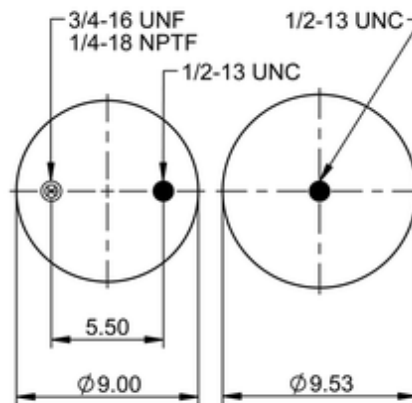

**9 9K-15 P 424**
**64388**

	12.4 lb
	9308128
	1/2-13 UNC: max. 35 lbf ft
	1/4-18 NPTF: max. 22 lbf ft
	3/4-16 UNF: max. 50 lbf ft

**Cross-reference**

Firestone Style	1T15LP-5
Firestone No.	W01-358-9293
FleetPride	AS9293
Goodyear	1R10-120
Goodyear Flex No.	566203021
Taurus	6378

Triangle	AS-8424
TRP	AS92930
Automann	1DK20F-9293
Road Choice	AS9293

**OE Manufacturer/Part No.**

<b>Manufacturer</b>	<b>Original Part No.</b>	<b>Model</b>
SAF Holland	90557120	