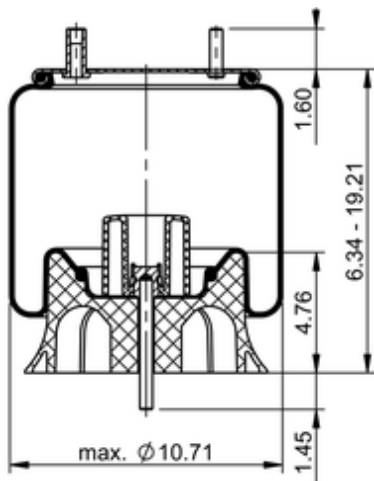

**9 9K-15 P 424**
**64388**

	12.4 lb
	9308128
	1/2-13 UNC: max. 35 lbf ft
	1/4-18 NPTF: max. 22 lbf ft
	3/4-16 UNF: max. 50 lbf ft

**Cross-reference**

Firestone Style	1T15LP-5
Firestone No.	W01-358-9293
FleetPride	AS9293
Goodyear	1R10-120
Goodyear Flex No.	566203021
Taurus	6378

Triangle	AS-8424
TRP	AS92930
Automann	1DK20F-9293
Road Choice	AS9293

**OE Manufacturer/Part No.**

<b>Manufacturer</b>	<b>Original Part No.</b>	<b>Model</b>
SAF Holland	90557120	