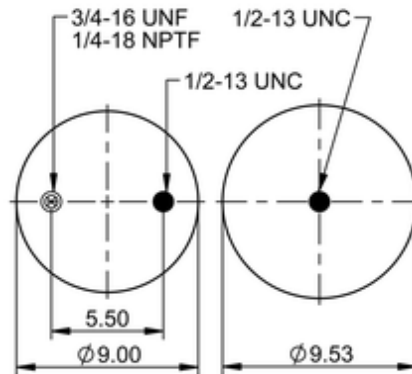

9 9K-15 P 423
64387

	10.9 lb
	9308127
	1/2-13 UNC: max. 35 lbf ft
	1/4-18 NPTF: max. 22 lbf ft
	3/4-16 UNF: max. 50 lbf ft

Cross-reference

Firestone Style	1T15LP-5
Firestone No.	W01-358-9294
FleetPride	AS9294
Goodyear	1R11-915
Taurus	6378
Triangle	AS-8423

TRP	AS92940
Automann	1DK20F-9294

OE Manufacturer/Part No.

Manufacturer	Original Part No.	Model
SAF Holland	90557127	