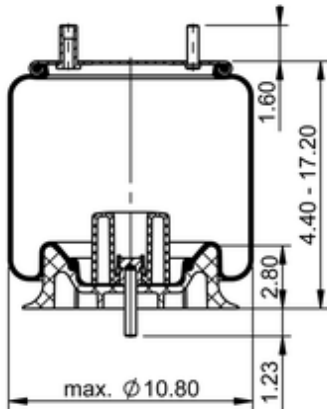

9 9K-15 P 423
64387

	10.9 lb
	9308127
	1/2-13 UNC: max. 35 lbf ft
	1/4-18 NPTF: max. 22 lbf ft
	3/4-16 UNF: max. 50 lbf ft

Cross-reference

Firestone Style	1T15LP-5
Firestone No.	W01-358-9294
FleetPride	AS9294
Goodyear	1R11-915
Taurus	6378
Triangle	AS-8423

TRP	AS92940
Automann	1DK20F-9294

OE Manufacturer/Part No.

Manufacturer	Original Part No.	Model
SAF Holland	90557127	