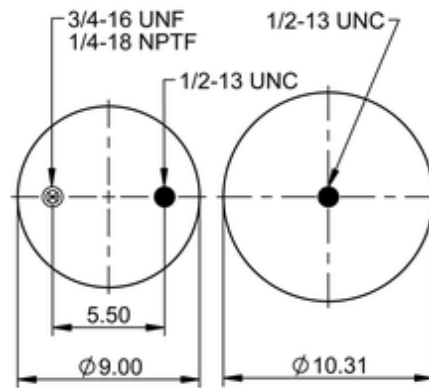

9 9K-15 P 417
64386

	12.7 lb
	9314552
	1/2-13 UNC: max. 35 lbf ft
	1/4-18 NPTF: max. 22 lbf ft
	3/4-16 UNF: max. 50 lbf ft

Cross-reference

Firestone Style	1T15LP-5
Firestone No.	W01-358-9295
FleetPride	AS9295
Goodyear	1R11-166
Goodyear Flex No.	566223143
Taurus	6378

Triangle	AS-8417
TRP	AS92950
Automann	1DK20F-9295

OE Manufacturer/Part No.

Manufacturer	Original Part No.	Model
SAF Holland	90557121	
Reyco	710387-01	
Brake & Wheel	M3544	
Watson & Chalin	AS-0171	