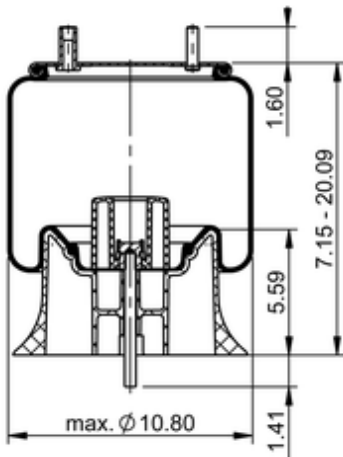

9 9K-15 P 417
64386

	12.7 lb
	9314552
	1/2-13 UNC: max. 35 lbf ft
	1/4-18 NPTF: max. 22 lbf ft
	3/4-16 UNF: max. 50 lbf ft

Cross-reference

Firestone Style	1T15LP-5
Firestone No.	W01-358-9295
FleetPride	AS9295
Goodyear	1R11-166
Goodyear Flex No.	566223143
Taurus	6378

Triangle	AS-8417
TRP	AS92950
Automann	1DK20F-9295

OE Manufacturer/Part No.

Manufacturer	Original Part No.	Model
SAF Holland	90557121	
Reyco	710387-01	
Brake & Wheel	M3544	
Watson & Chalin	AS-0171	