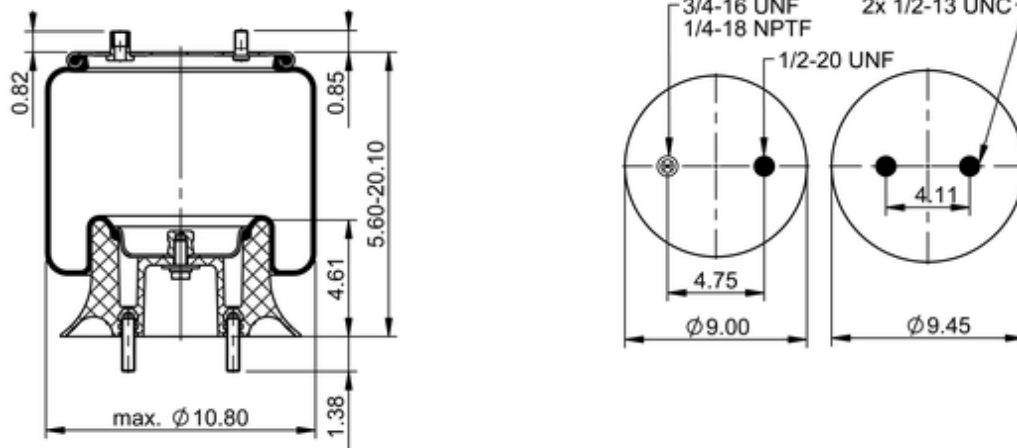

9 9K-15 P 1299
77618

	11 lb
	9317208
	1/2-13 UNC: max. 35 lbf ft
	1/4-18 NPTF: max. 22 lbf ft
	3/4-16 UNF: max. 50 lbf ft

Cross-reference

Goodyear	1R10-105
Goodyear Flex No.	566203021
Automann	1DK20F-P1299

OE Manufacturer/Part No.

Manufacturer	Original Part No.	Model
Novabus	G1076863	