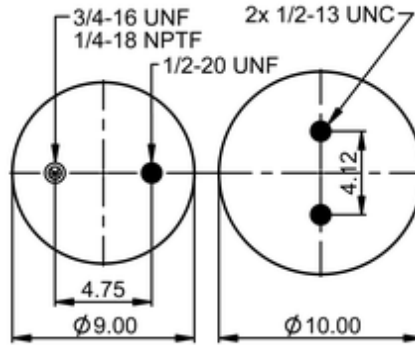

9 9K-15 P 1147
74792

	12.8 lb
	9314115
	1/2-13 UNC: max. 35 lbf ft
	1/4-18 NPTF: max. 22 lbf ft
	3/4-16 UNF: max. 50 lbf ft

Cross-reference

Firestone Style	1T15AA-3
Firestone No.	W01-358-9017
Goodyear	1R10-089
Goodyear Flex No.	566203021
TRP	AS90170