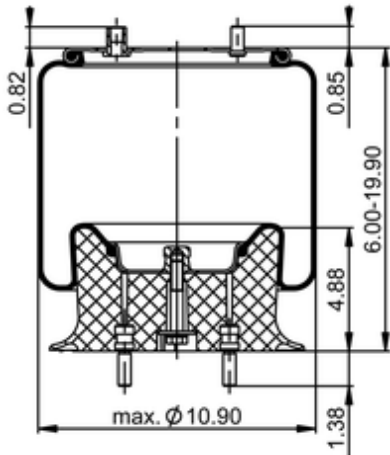

9 9K-15 P 1147
74792

	12.8 lb
	9314115
	1/2-13 UNC: max. 35 lbf ft
	1/4-18 NPTF: max. 22 lbf ft
	3/4-16 UNF: max. 50 lbf ft

Cross-reference

Firestone Style	1T15AA-3
Firestone No.	W01-358-9017
Goodyear	1R10-089
Goodyear Flex No.	566203021
TRP	AS90170

OE Manufacturer/Part No.

Manufacturer	Original Part No.	Model
GMC	10530087	
GMC	661756	
GMC	677302	
GMC	684192	
GMC	684193	
GMC	8870485	
GMC	8875032	
GMC	2383257	
GMC	661759C	
GMC	661759A	
GMC	665621	
GMC	68419C	
GMC	684242C	
GMC	698935	
GMC	G1019449	
GMC	G1019450	
Hendrickson	98734016	
Novabus	G1012381	
Novabus	G1019358	
Novabus	G5001706	
Novabus	N15558	
Prevost	63-0044	
Suspension Dynamics	630158	
Suspension Dynamics	630194	
TMC	6989635	
TMC	G1020957	
GMC	6841953	
Flxible	6-304-157	
Flxible	6-336-174	
Flxible	6-841-92	
Flxible	97-240-153	
Prevost	63-0158	
Prevost	63-0194	