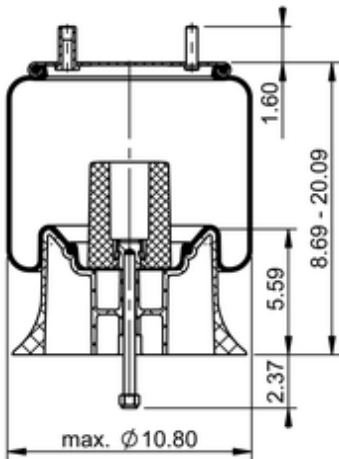

9 9K-15 P 079

68407

	14.1 lb
	9314552
	1/2-13 UNC: max. 35 lbf ft
	1/4-18 NPTF: max. 22 lbf ft
	3/4-16 UNF: max. 50 lbf ft

Cross-reference

Automann	1DK20F-P079
----------	-------------

OE Manufacturer/Part No.

Manufacturer	Original Part No.	Model
Reyco	710387-02	