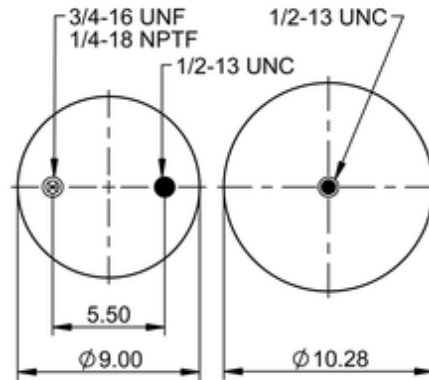

9 9K-15 P 079

68407

	14.1 lb
	9314552
	1/2-13 UNC: max. 35 lbf ft
	1/4-18 NPTF: max. 22 lbf ft
	3/4-16 UNF: max. 50 lbf ft

Cross-reference

Automann	1DK20F-P079
----------	-------------

OE Manufacturer/Part No.