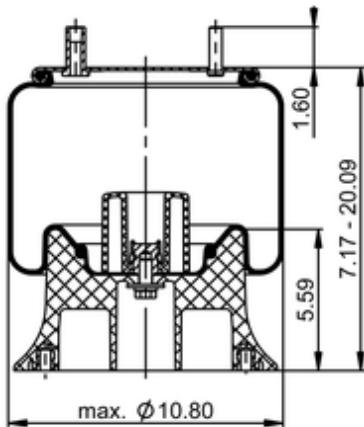

9 9K-15 P 049
68406

	12.8 lb
	9308133
	1/2-13 UNC: max. 35 lbf ft
	1/4-18 NPTF: max. 22 lbf ft
	3/4-16 UNF: max. 50 lbf ft

Cross-reference

Automann	1DK20F-P049
----------	-------------

OE Manufacturer/Part No.

Manufacturer	Original Part No.	Model
Reyco	710442-01	