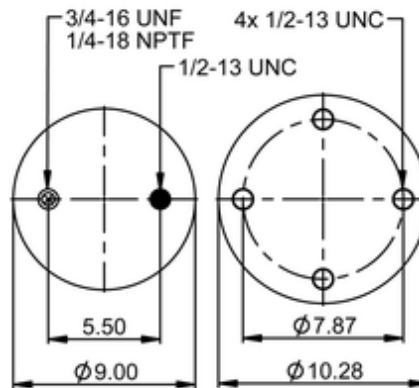

9 9K-15 P 049
68406

	12.8 lb
	9308133
	1/2-13 UNC: max. 35 lbf ft
	1/4-18 NPTF: max. 22 lbf ft
	3/4-16 UNF: max. 50 lbf ft

Cross-reference

Automann	1DK20F-P049
----------	-------------

OE Manufacturer/Part No.