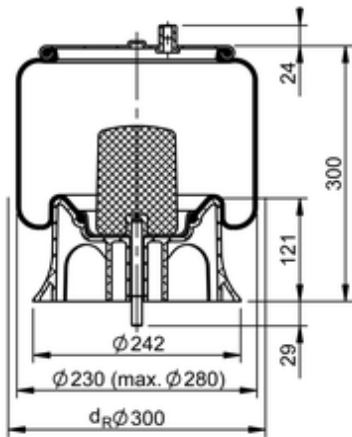

9 9K-14 P 975 Brazil
67960

	13.8 lb
	9308128
	M12x1.5: max. 35 lbf ft
	M20x1.5: max. 50 lbf ft

OE Manufacturer/Part No.

Manufacturer	Original Part No.	Model
AGRALE BUS	6112014	
AGRALE BUS	103003	
FERVI AIR	06-0640	