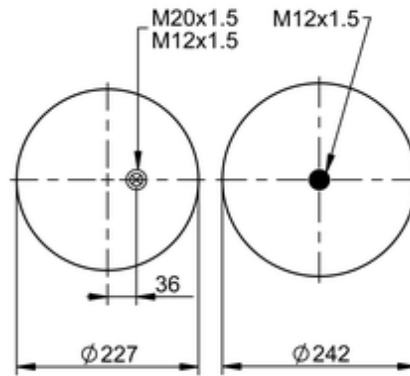

9 9K-14 P 975 Brazil
67960

	13.8 lb
	9308128
	M12x1.5: max. 35 lbf ft
	M20x1.5: max. 50 lbf ft

OE Manufacturer/Part No.

Manufacturer	Original Part No.	Model
AGRALE BUS	6112014	
AGRALE BUS	103003	
FERVI AIR	06-0640	