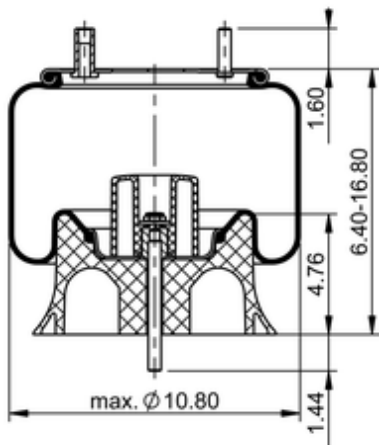

9 9K-12 P 790

64754

	11.6 lb
	9308128
	1/2-13 UNC: max. 35 lbf ft
	1/4-18 NPTF: max. 22 lbf ft
	3/4-16 UNF: max. 50 lbf ft

Cross-reference

TRP	AS07903
Automann	1DK20L-P790

OE Manufacturer/Part No.

Manufacturer	Original Part No.	Model
--------------	-------------------	-------