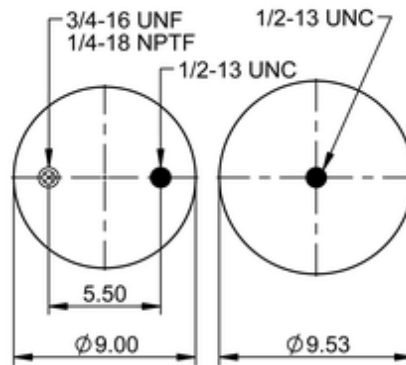

9 9K-12 P 790

64754

	11.6 lb
	9308128
	1/2-13 UNC: max. 35 lbf ft
	1/4-18 NPTF: max. 22 lbf ft
	3/4-16 UNF: max. 50 lbf ft

Cross-reference

TRP	AS07903
Automann	1DK20L-P790

OE Manufacturer/Part No.

Manufacturer	Original Part No.	Model
--------------	-------------------	-------