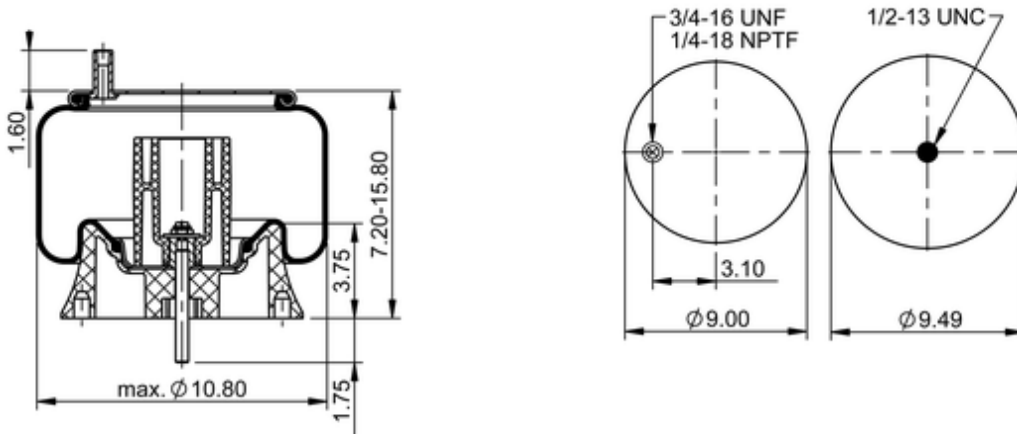

9 9K-12 P 100
68617

	12.2 lb
	9311939
	1/2-13 UNC: max. 35 lbf ft
	1/4-18 NPTF: max. 22 lbf ft
	3/4-16 UNF: max. 50 lbf ft

Cross-reference

Firestone Style	1T15LP-2
Firestone No.	W01-358-8959
Automann	1DK20L-8959