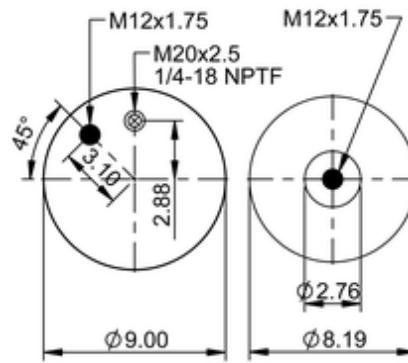

9 9K-12 P 093
68608

	10.9 lb
	9311561
	1/4-18 NPTF: max. 22 lbf ft

Cross-reference

Firestone Style	1T15LP-2
Firestone No.	W01-358-9554
Automann	1DK20L-9554

OE Manufacturer/Part No.

Manufacturer	Original Part No.	Model
Hendrickson	60716-2	
Volvo	20462941	