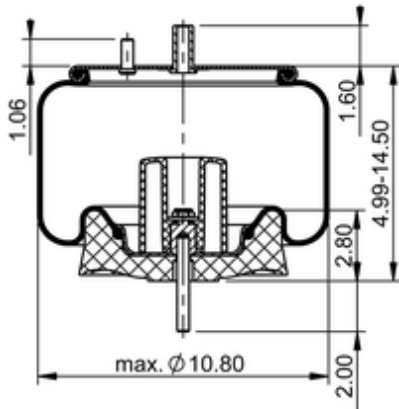

9 9K-12 P 093
68608

	10.9 lb
	9311561
	1/4-18 NPTF: max. 22 lbf ft

Cross-reference

Firestone Style	1T15LP-2
Firestone No.	W01-358-9554
Automann	1DK20L-9554

OE Manufacturer/Part No.

Manufacturer	Original Part No.	Model
Hendrickson	60716-2	
Volvo	20462941	