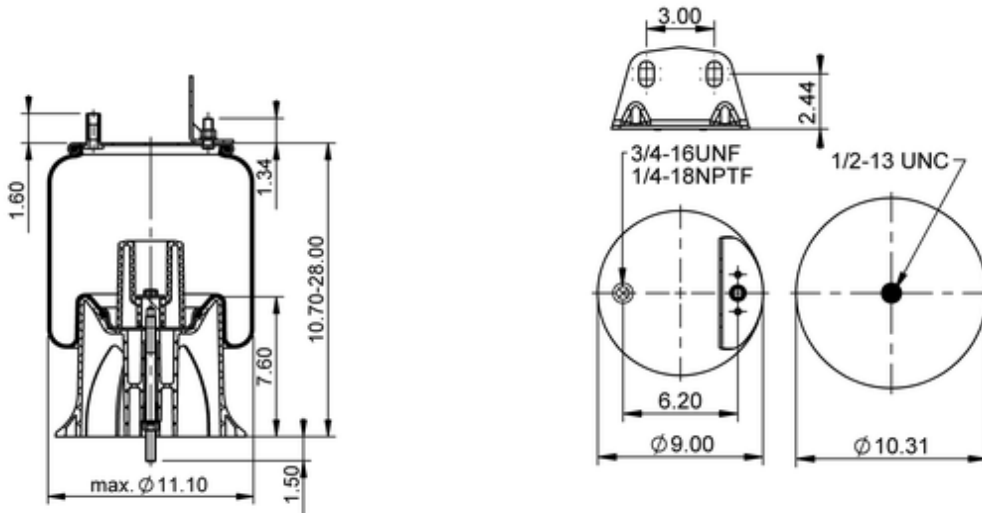

9 9J-20 P 1361

78234

 lb	15.7 lb
	9306248
	1/2-13 UNC: max. 35 lbf ft
	1/4-18 NPTF: max. 22 lbf ft
	3/4-16 UNF: max. 50 lbf ft

OE Manufacturer/Part No.

Manufacturer	Original Part No.	Model
SAF Holland	90557343	