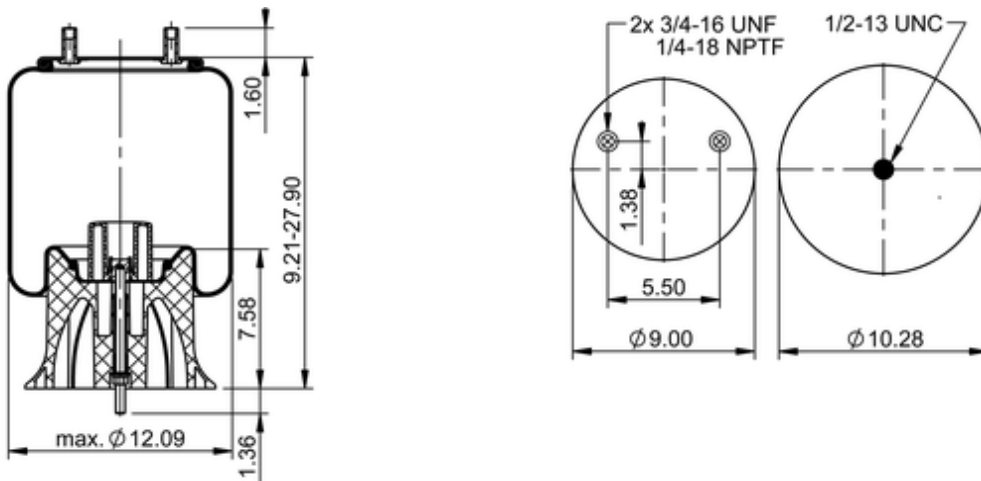

9 9B-22 P 741
64697

	15.2 lb
	9306248
	1/2-13 UNC: max. 35 lbf ft
	1/4-18 NPTF: max. 22 lbf ft
	3/4-16 UNF: max. 50 lbf ft

Cross-reference

Firestone Style	1T15LC-12
Firestone No.	W01-358-9619
FleetPride	AS9619
Taurus	6426
Triangle	AS-8741
TRP	AS96190

Automann	1DK20K-9619
----------	-------------

OE Manufacturer/Part No.

Manufacturer	Original Part No.	Model
Hendrickson	S-23614	